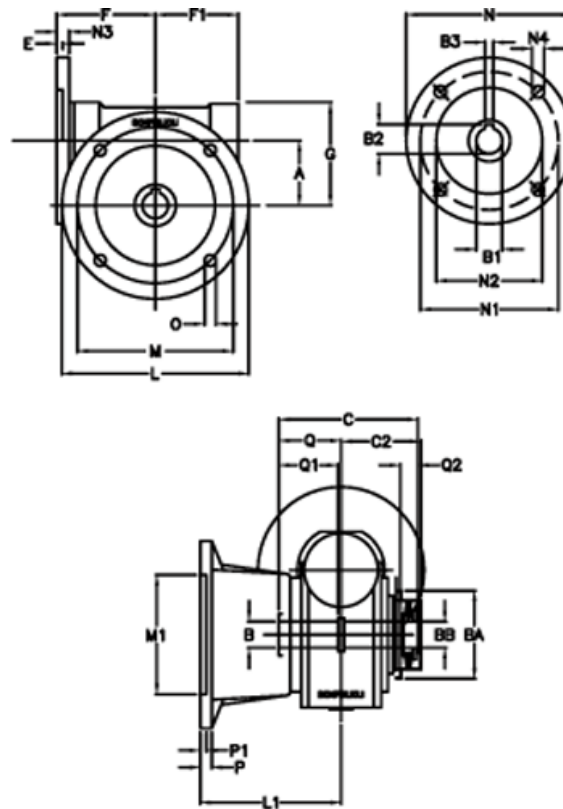

Data Sheet

Article number: 390204402862316

Description: Worm Gear with Torque Limiter
VF 44-L1-FA-28-P63B14

Measures

a = 44.6	C2 = 48	m = 87	P = 9
B = 18	Description = VF 44FA-xx-63B14	M1 = 60	P1 = 7
B1 E7 = 11	E = 2	N = 90	Q = 32.0
B2 = 12.8	F = 65	N1 = 75	Q1 = 32
B3 H9 = 4	F1 = 54	N2 = 60	Q2 = 12
BA = 40	g = 71	N3 = 8.0	
BB H7 = 11	L = 110	N4 = 5.5	
C = 79	L1 = 90	O = 8.5	